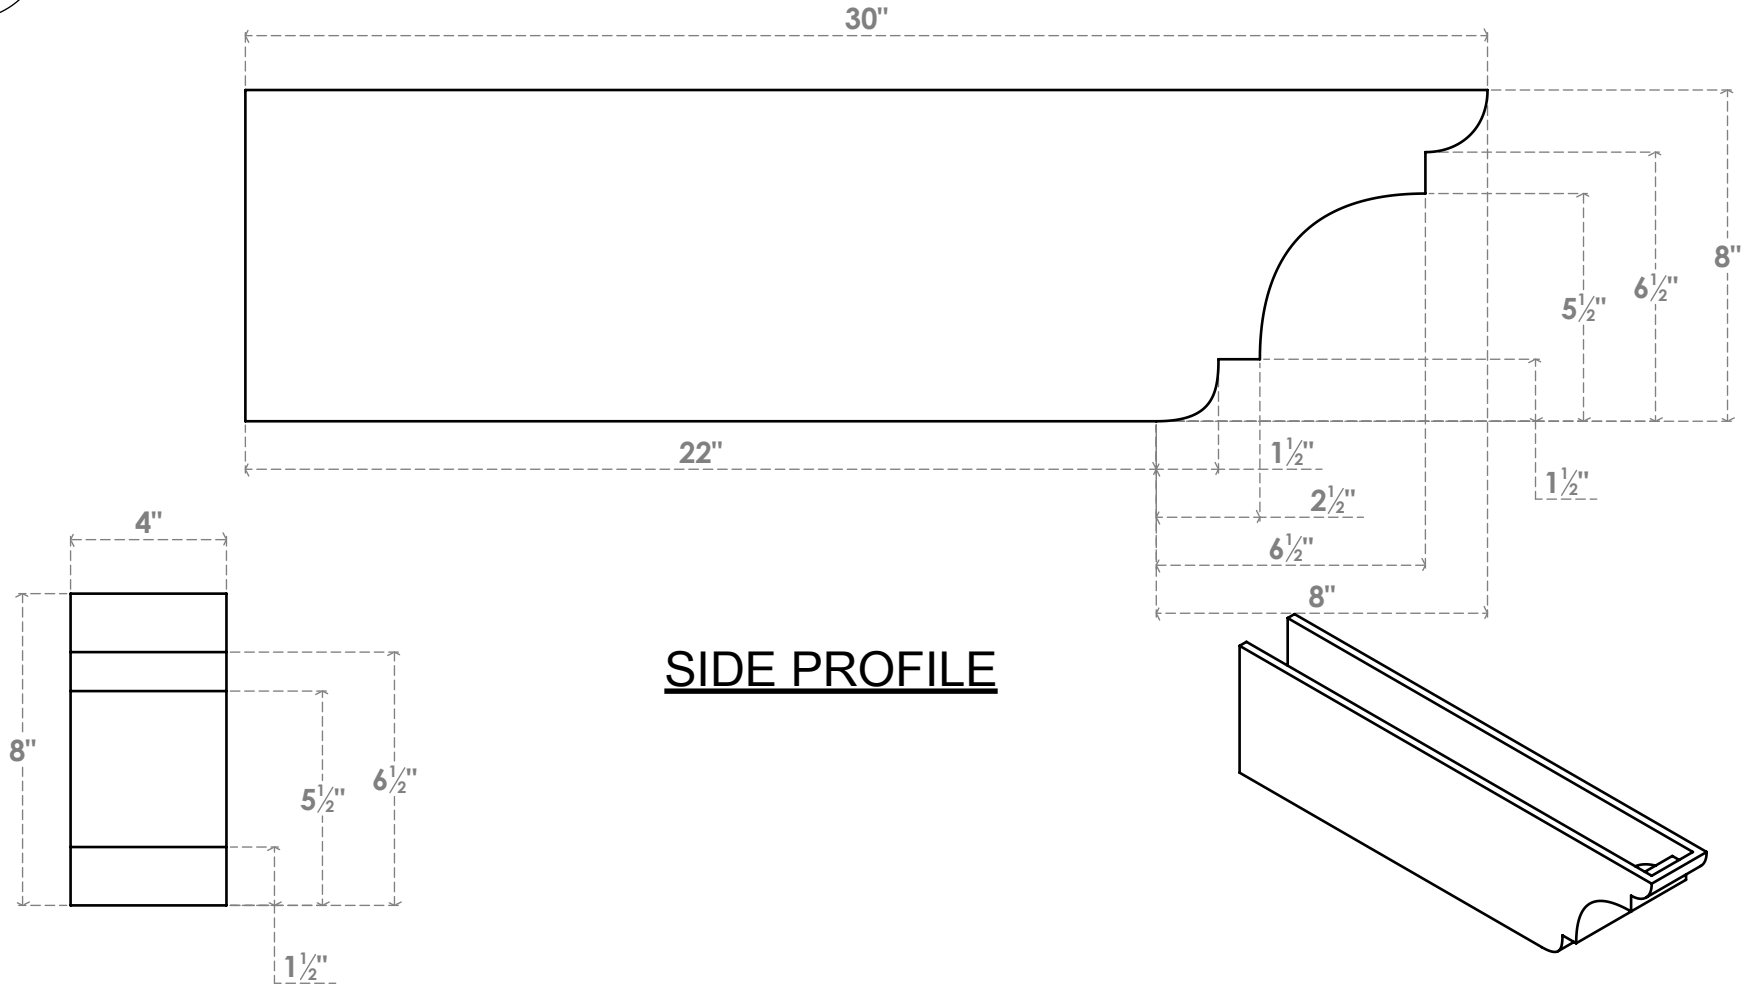

RFTP04X08X30NEB

4"W X 8"H X 30"L NEW BRIGHTON ARCHITECTURAL GRADE PVC RAFTER TAIL

SIDE PROFILE

FRONT PROFILE

ISOMETRIC

EKENA
MILLWORK
2300 WEST MAIN ST.
CLARKSVILLE, TX 75426
TOLL FREE: 866-607-0453
WWW.EKENAMILLWORK.COM